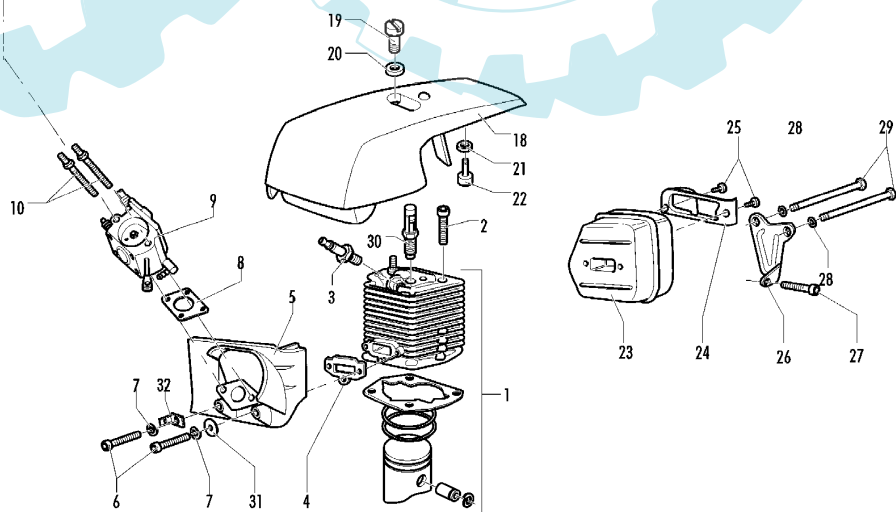

Service

FIGURE 3

FIGURE 4

FIGURE 2

The Electrolux Group. The world's No.1 choice.