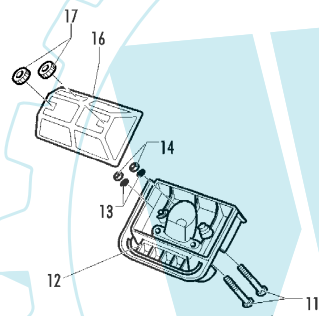

Service

FIGURE 3

FIGURE 4

FIGURE 2

The Electrolux Group. The world's No.1 choice.