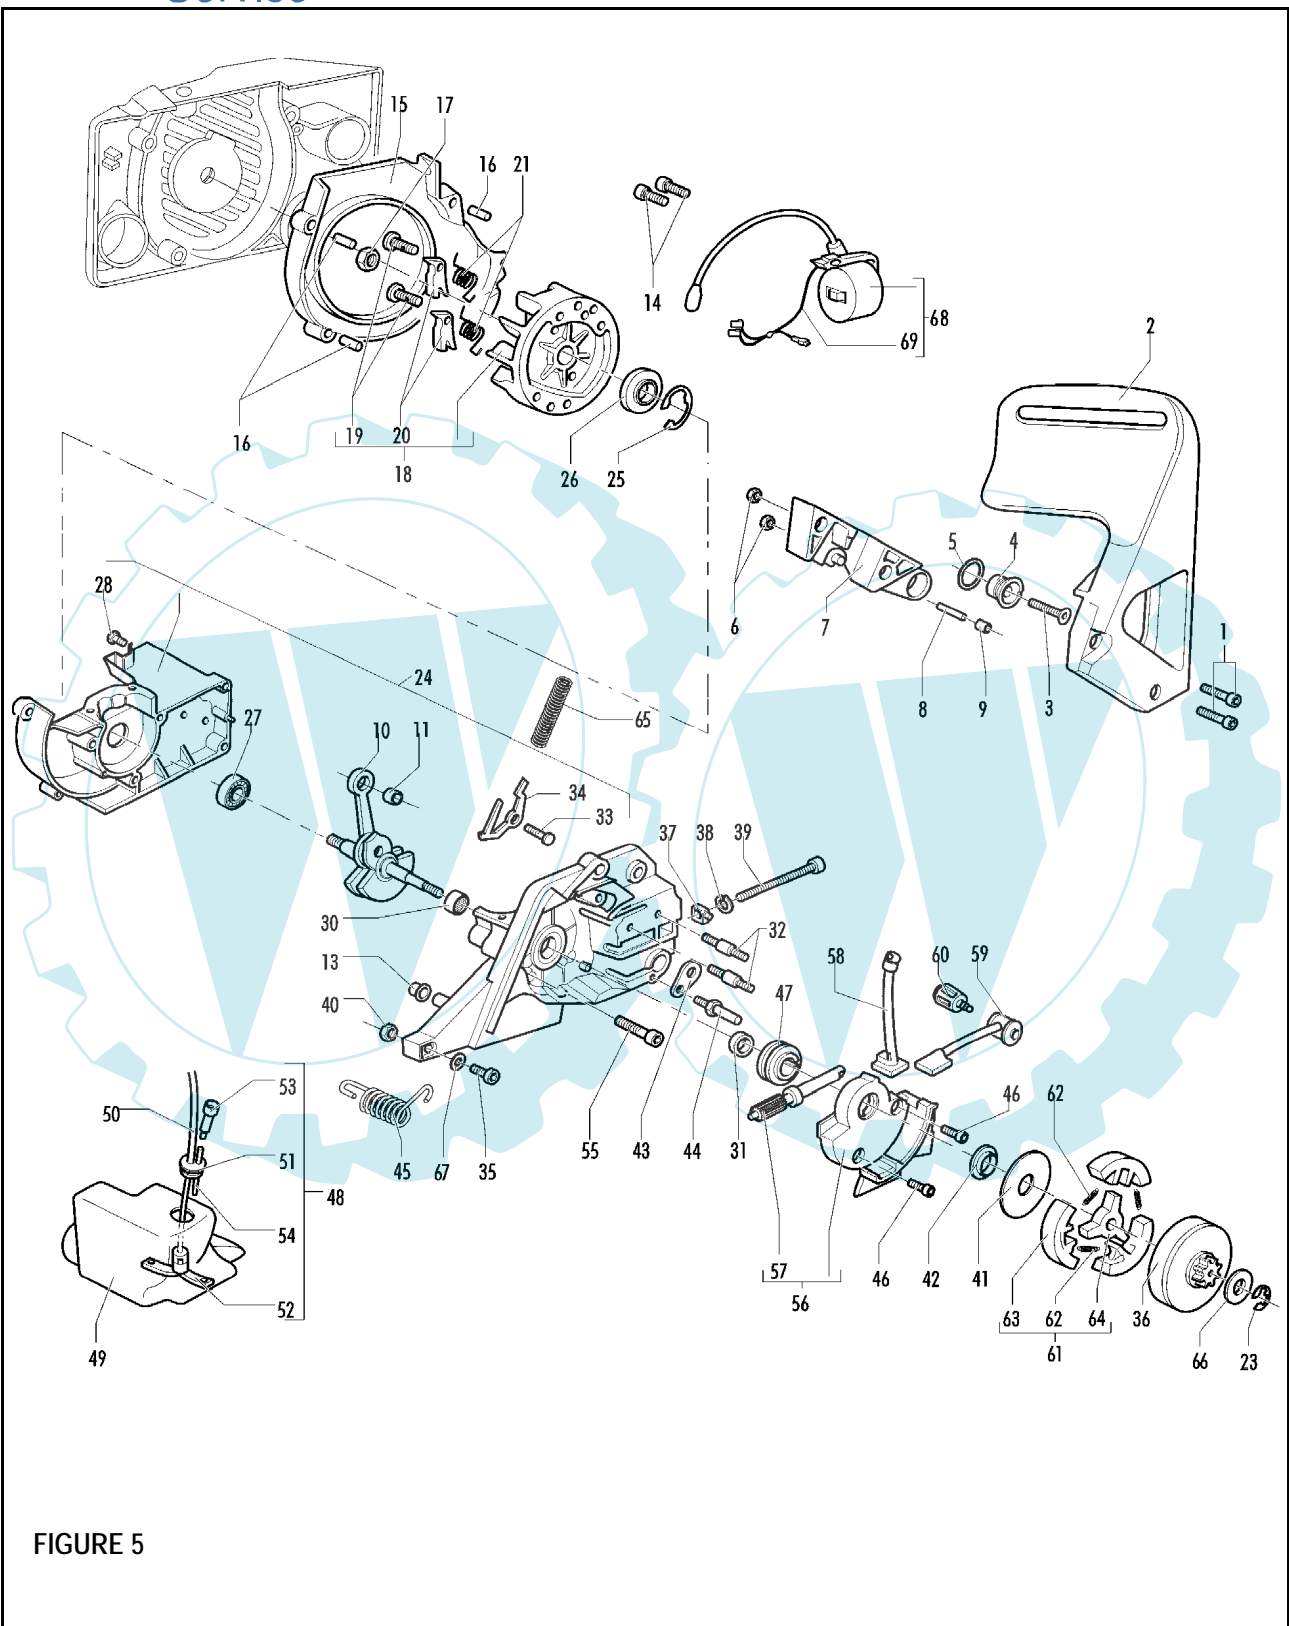

Item P/N McC P/N ELX Qty DESCRIPTION

Item P/N McC P/N ELX Qty DESCRIPTION

FIGURE 2

FIGURE 3

C	1				FIGURE 3
	2	227565	538227565	4	screw M5x25
A	3	92879	538092879	1	spark plug RDJ8J
B	4	240345	538240345	1	gasket
	5	240261	538240261	1	carb.spacer
	6	236997	538236997	2	screw M5x30
	7	236529	538236529	2	split washer
A	8	227692	538227692	1	gasket
C	9				FIGURE 4
	10	240328	538240328	2	bar bolt
	11	240334	538240334	2	screw M5x40
	12	240262	538240262	1	air filter box
	13	235248	538235248	2	washer M5
	14	235216	538235216	2	nut M5
B	16	240263	538240263	1	air filter
	17	240322	538240322	2	nut
	18	243218	538243218	1	engine cover
	19	• 240320	538240320	1	screw
	20	• 240321	538240321	1	washer
	21	• 236936	538236936	1	washer
	22	• 240272	538240272	1	fan baffle
	23	240291	538240291	1	muffler
	24	• 240297	538240297	1	promac muffler buffle
	25	• 236981	538236981	2	screw T5
	26	240299	538240299	1	muffler support
	27	236997	538236997	1	screw M5x30
	28	227626	538227626	2	washer D5
	29	227567	538227567	2	screw M5x70
	30	94273	538094273	1	valve compressor release
	31	235248	538235248	1	washer M5
	32	228139	538228139	1	faston male

46cc

C	1	248500	538248500	1	46cc pyston/cylinder kit
B	2	• 242366	538242366	1	gasket
C	3	• 247258	538247258	1	46cc piston kit
	4	•• 229544	538229544	2	snap ring
B	5	•• 240353	538240353	1	46cc piston ring

WALBRO WT 414

C		240350	538240350	1	carburetor WT 414
B	1	• 247260	538247260	1	main kit K20 WAT
A	2	•• 229191	538229191	1	gasket - diaphragm.W
	3	• 247261	538247261	1	pump cover
	4	• 237481	538237481	1	idle screw kit
	5	• 247388	538247388	1	HI screw carb.WT 414
	6	• 246540	538246540	1	high speed needle
	7	• 229601	538229601	2	needles spring
C	8	• 247387	538247387	1	98-3249 spring

ZAMA C1QM39

C		242062	538242062	1	carburetor ZAMA C1Q M39
B	1	• 226226	538226226	1	repair kit C1Q
A	2	•• 226227	538226227	1	gasket-diaphragm C1Q

A=ALTA ROTAZIONE
B=MEDIA ROTAZIONE
C=ALTA ROTAZIONE
NUOVI CODICI

A=HIGH MOVING
B=MEDIUM MOVING
C=SLOW MOVING
NEW P. NUMBERS

A=HAUTE DEMANDE
B=MOYENNE DEMANDE
C=BASSE DEMANDE
NOUVELLES REFERENCES

A=GROBE NACHFRAGE
B=MITTELMAESSIGE
C=WENIGE NACHFRAGE
NEU CODEX

FIGURE 5

The Electrolux Group. The world's No.1 choice.