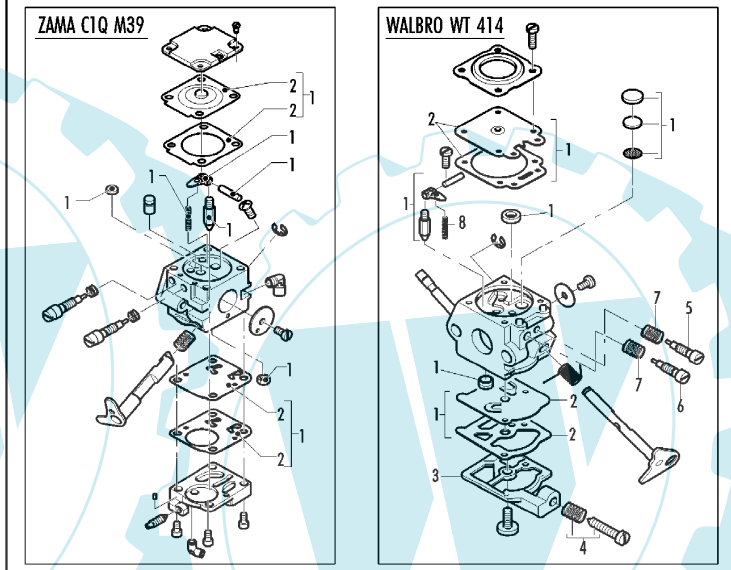

FIGURE 4

FIGURE 2